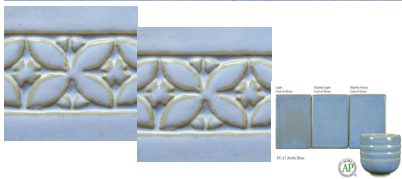

## AMACO AMPC-21 Potters Choice Arctic Blue 472mls (cone 5/6)

images

Rating: Not Rated Yet

**Price**

AUD\$ 42.50

[Ask a question about this product](#)

Manufacturer [Amaco](#)

### Description

Arctic Blue is a beautiful, opaque light blue that has a smooth, consistent surface and breaks tan over texture. This glaze lends very well to layering with other Potter's Choice glazes.

---

The Potter's Choice glaze series was designed with the potter in mind! These stunning glazes add fluid colors and effects to smooth or textured ware, with optimal results at Cone 5/6. To use these glazes is to step into different ceramic glaze traditions of many cultures throughout history.